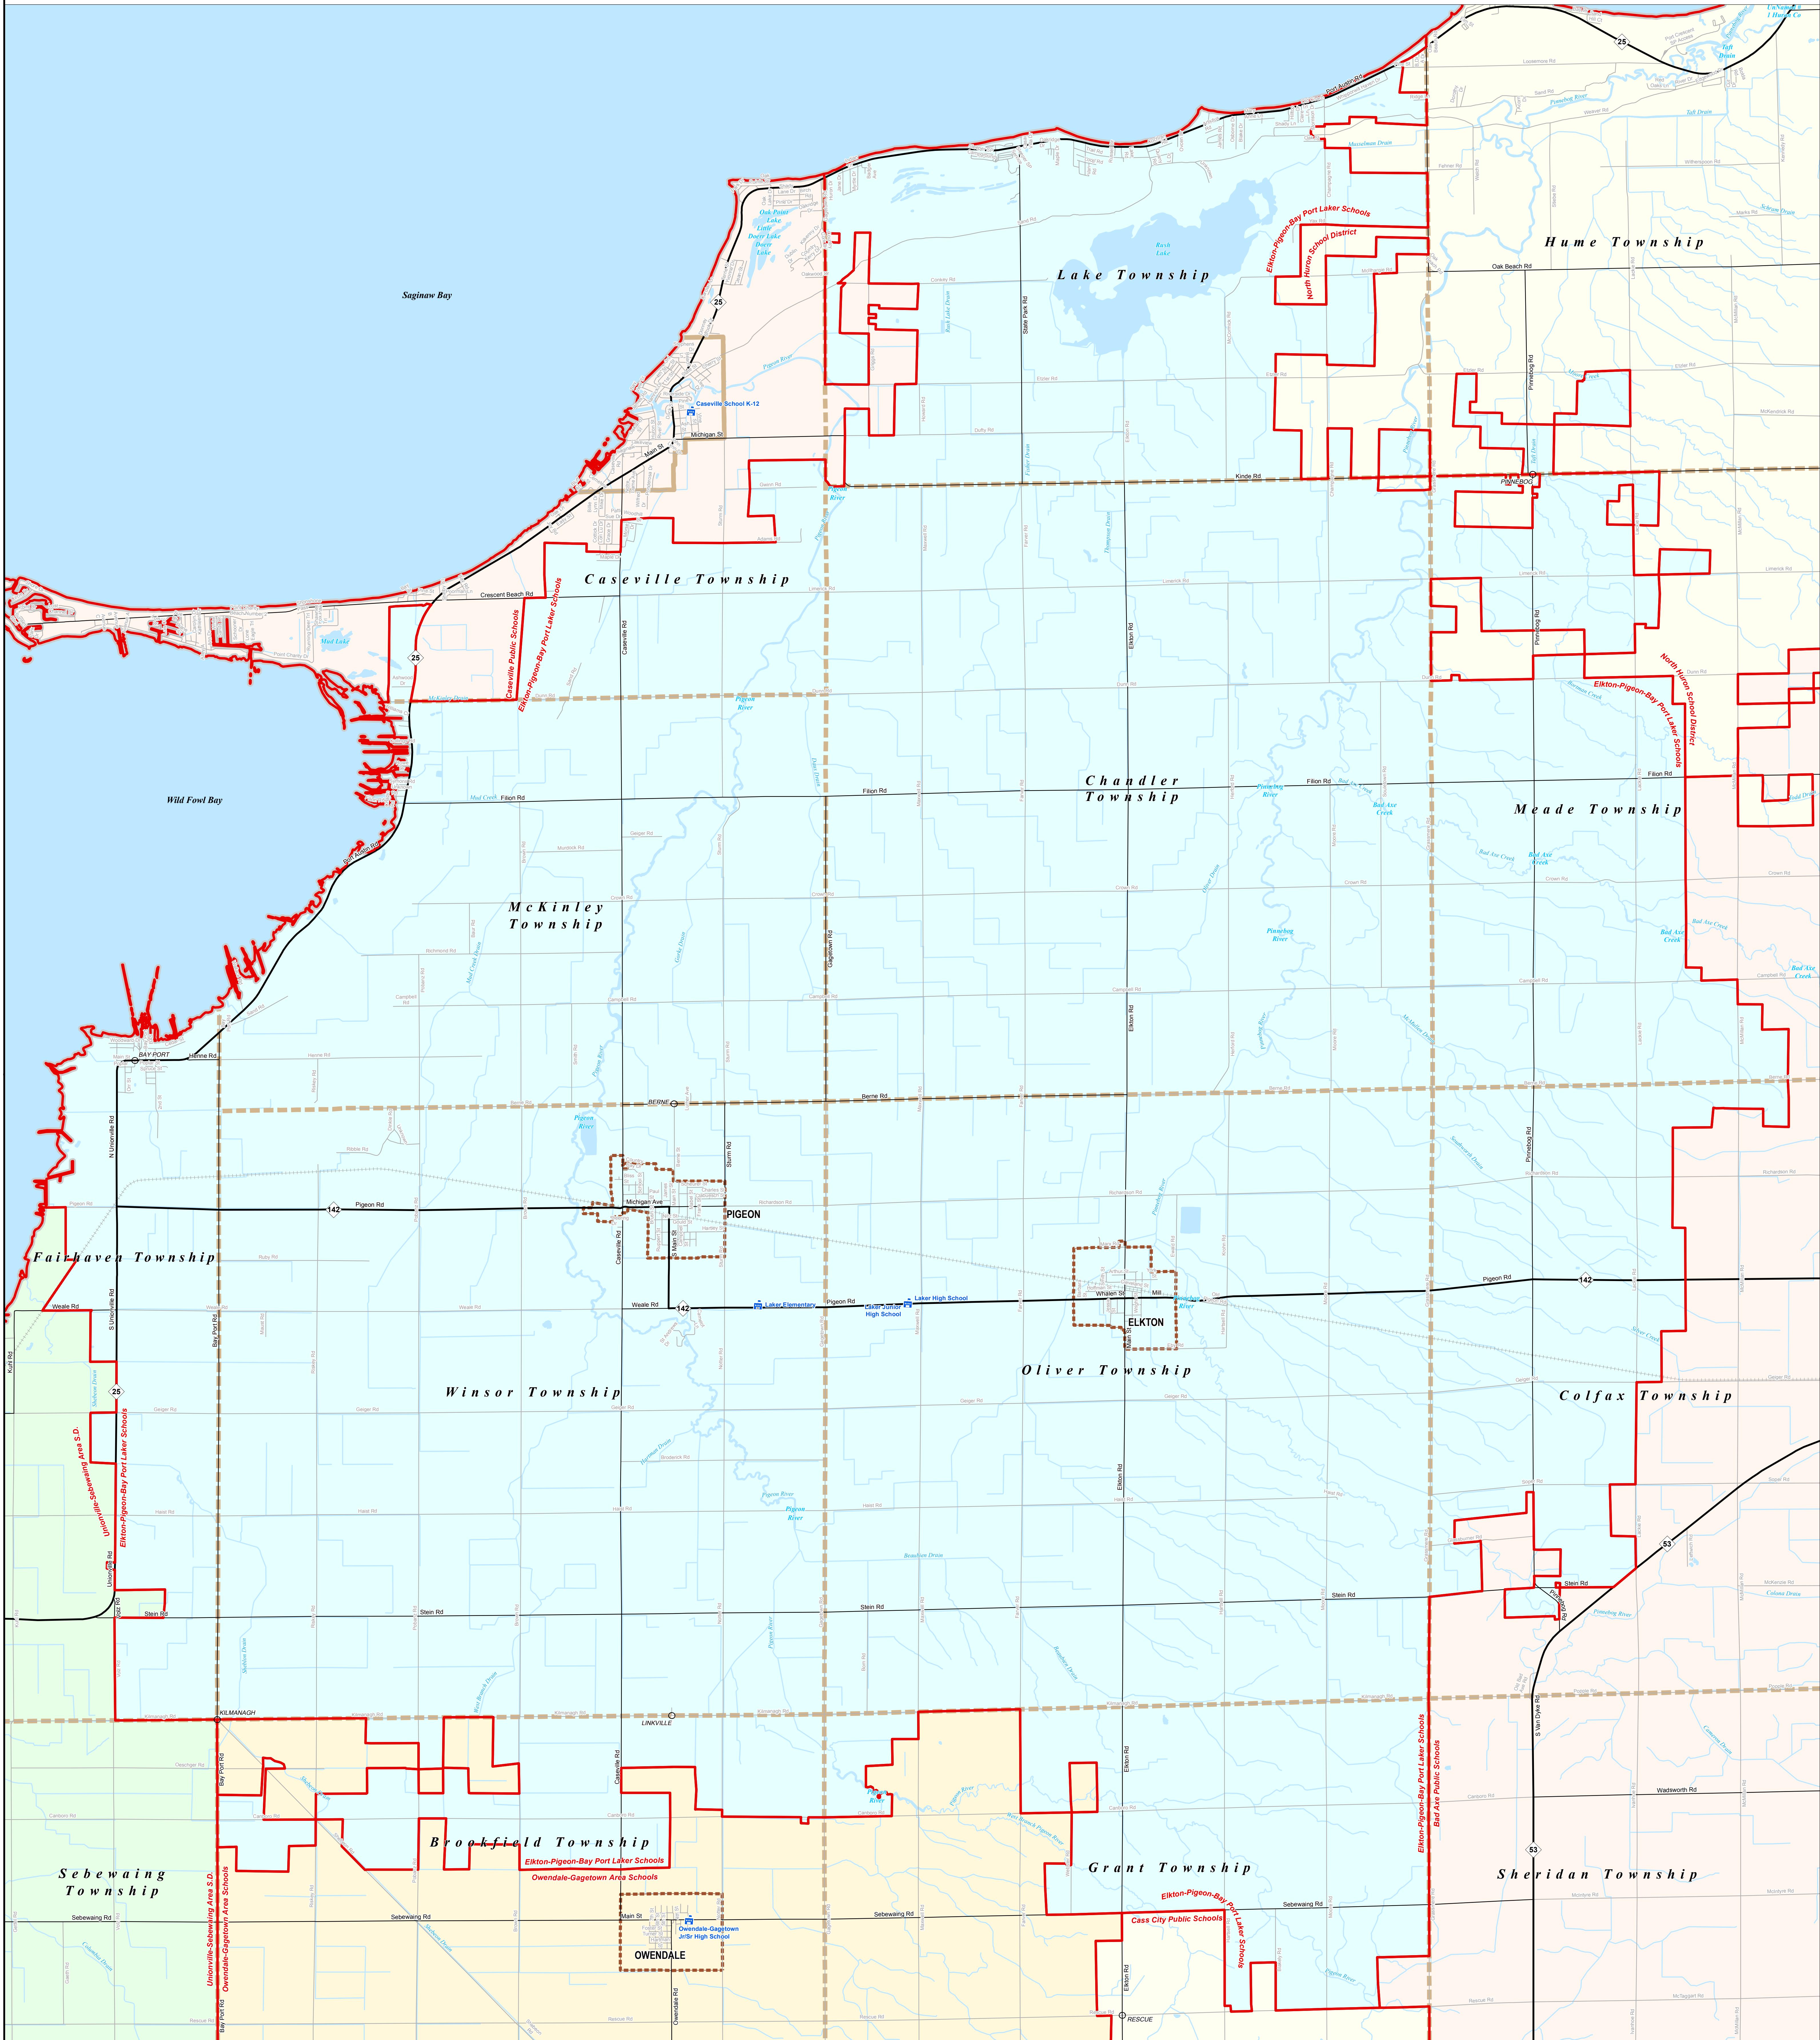

ELKTON-PIGEON-BAY PORT LAKER SCHOOLS

Huron ISD

0 0.25 0.5 1 Miles

*Note: Non K-12 School Districts identified with Asterisk (*) in Name

11/14/13

Legend	
School District	School
County	Water Feature
City	River, Stream, or Drain
Township	Freeway
Village	Highway
Census Designated Place	Primary Road
	Local Road
FV Colors Vary	Railroad
	Water Feature

Source: Michigan Geographic Framework, v13a